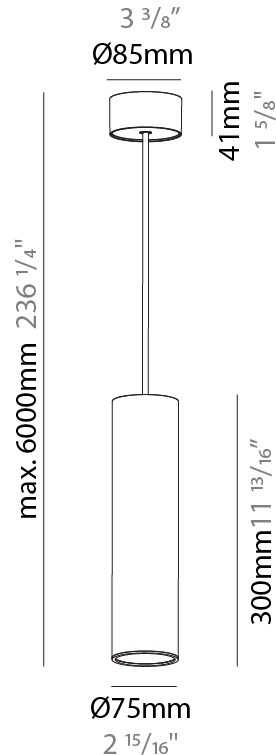

GENERAL

Series: Hangover
Subseries: Hangover Monopoint Surface Canopy
Brand: Prolicht
Division: Architectural
Mounting Type: Suspension
Mounting Location: Ceiling
Subcategory: Pendant

PHYSICAL

Shape: Cylinder
Diameter (mm): 75
Diameter (in): 2 15/16
Height (mm): 300
Height (in): 11 13/16
Max. Overall Height (mm): 2300
Max. Overall Height (in): 90 9/16
Light Distribution: Downlight
Diffuser: Shine Ring 0-6
Fixture Finish: SSR / BKV / CWI / CRY / HAB / LAG / UFT / ITA / RUA / RUR / MIC / FTG / MYG / TWT / LOD / PUS / FRO / FUP / KIA / POP / BLS / SPG / MEY / GOH / GUM / CHC / COM / ABZ / JAG / OBR / MOS / ROR
Fixture Material: Aluminum
Cable Details: 2000mm / 6000mm Cable in White / Black / Orange / Red

ELECTRICAL

Lamp Type: LED (Zhaga Standard)
Input Wattage (W): 10.9
Total Output Wattage (W): 9
Dimming: Non-Dimmable
Driver Included: Yes
Driver Location: Integrated
Driver Type: Constant Current
Driver Class: Class 2
Housing: ENCP3
Input Voltage (V): 120
Constant Current (MA): 500
Upon Request: Remote: 0-10Vdc dimming / Phase dimming 120Vac

LED

Number of LEDs: 1
Color Temperature (°K): 2700 / 3000 / 4000
Max. Delivered Lumen (lm): 923
CRI: >90 CRI
Efficiency (%): 86
Lamp Life (hrs): 50000

OPTICAL

Reflector: 18 / 36 / 52

RATINGS AND CERTIFICATIONS

Certified By: Certified for North American Standards
IP rating: IP20